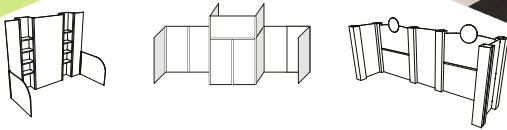

STANDEE BASE STANDARD

- Holds 1/2" rigid boards up to 72" tall
- Size: 3" (width) x 12" (length) x 3.5" (height)
- Packaging: 6 units per box

STANDEE BASE XL

- Holds 1/2" rigid boards up to 96" tall
- Size: 4" (width) x 16" (length) x 5" (height)
- Packaging: 4 units per box

Manufactured by:

GREAT FOR:

- TRADE SHOW BOOTHS
- BACKDROPS
- PHOTO BOOTHS
- STORE/OFFICE DECOR
- TV SETS
- POP DISPLAYS
- TOTEMS
- TEMPORARY PARTITIONS & WALLS
- FREE STANDING SIGNS
- AND MUCH MORE

GOOD FOR 1/2" & 3/8" RIGIDS BOARDS

**Complete line of connectors, hardware and finishing accessories for rigid boards:
 HONEYCOMB BOARD • FOAMBOARD® • ULTRABOARD®**

U Shape flexible trim
 Available in 3/8" & 1/2" x 328' (100m)
 White or Black

U Shape rigid channel
 Available in 3/8" & 1/2" x 8'
 Box of 30 units
 White or Black

T Shape profile connector
 Available in 1/2" x 8'
 Box of 12 units
 White

X Shape profile connector
 Available in 1/2" x 8'
 Box of 9 units
 White