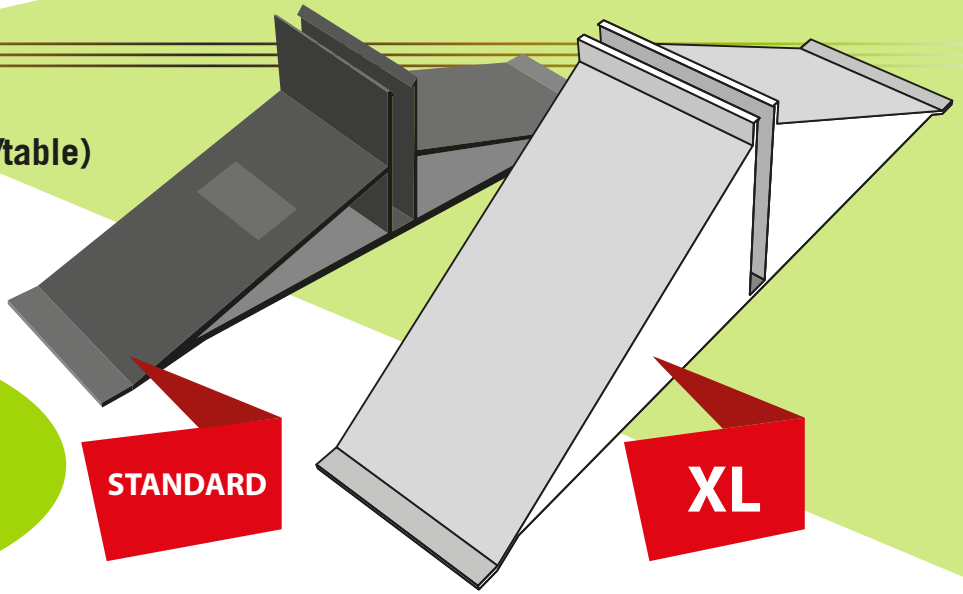

STANDEE BASES

GREAT FOR:

- Free-standing cutout signs (floor/table)
- Meter boards
- Backdrops
- Directional signs
- Temporary partitions and walls

FITS 1/2" (13mm) honeycomb board, foamboard, fluted polypropylene or any other similar rigid substrate

STANDEE BASE STANDARD

- Holds 1/2" rigid boards up to 72" tall
- Size: 3" (width) x 12" (length) x 3.5" (height)
- Packaging: 6 units per box

STANDEE BASE XL

- Holds 1/2" rigid boards up to 96" tall
- Size: 4" (width) x 16" (length) x 5" (height)
- Packaging: 4 units per box

- No assembly required, fast setup!
- Strong construction, lightweight, re-usable
- Keep material raised protecting it from water and dust
- Available in black and white
- Sleek design

Security "LOCK" for a tight hold

Manufactured by:

GREAT FOR:

- TRADE SHOW BOOTHS
- BACKDROPS
- PHOTO BOOTHS
- STORE/OFFICE DECOR
- TV SETS
- POP DISPLAYS
- TOTEMS
- TEMPORARY PARTITIONS & WALLS
- FREE STANDING SIGNS
- AND MUCH MORE

GOOD FOR 1/2" & 3/8" RIGIDS BOARDS