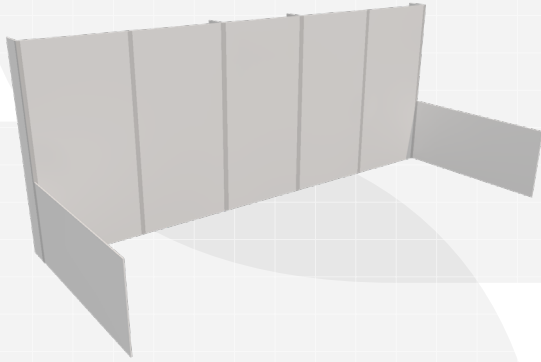

20FT+ TRADE SHOW BOOTH

TS20-001

10' x 20' Booth 001 with back storage  
20' (W) x 8' (D) x 8' (H)

20FT+ TRADE SHOW BOOTH

TS20-002

10' x 20' Booth 002 with back storage  
20' (W) x 9' (D) x 8' (H)

20FT+ TRADE SHOW BOOTH

TS20-003

10' x 20' Booth 003 with columns  
20' (W) x 5' (D) x 8' (H)

20FT+ TRADE SHOW BOOTH

TS20-004

10' x 20' Booth 004 with columns & headers  
20' (W) x 116" (D) x 8' (H)

20FT+ TRADE SHOW BOOTH

TS20-005

10' x 20' Corner Booth 005 with storage, ledge & lights  
20' (W) x 116" (D) x 8' (H)

20FT+ TRADE SHOW BOOTH

TS20-006

10' x 20' Booth 006 with storage, counter & bridge  
20' (W) x 10' (D) x 8' (H)

**20FT+ TRADE SHOW BOOTH**

TS20-007

**20' x 20' Booth with tower, modules and lights**

20' (W) x 20' (D) x 12' (H)