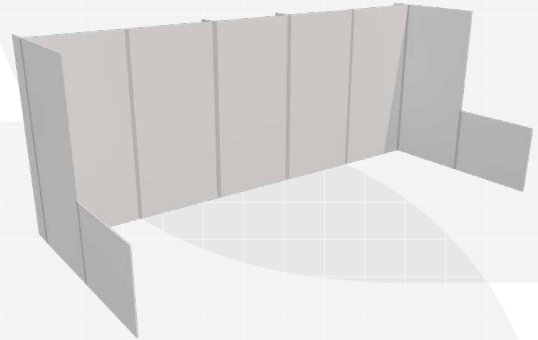

20FT+ TRADE SHOW BOOTH

TS20-001

10' x 20' Booth 001 with back storage  
20' (W) x 8' (D) x 8' (H)

20FT+ TRADE SHOW BOOTH

TS20-002

10' x 20' Booth 002 with back storage  
20' (W) x 9' (D) x 8' (H)

20FT+ TRADE SHOW BOOTH

TS20-003

10' x 20' Booth 003 with columns  
20' (W) x 5' (D) x 8' (H)

20FT+ TRADE SHOW BOOTH

TS20-004

10' x 20' Booth 004 with columns & headers  
20' (W) x 116" (D) x 8' (H)

20FT+ TRADE SHOW BOOTH

TS20-005

10' x 20' Corner Booth 005 with storage, ledge & lights  
20' (W) x 116" (D) x 8' (H)

20FT+ TRADE SHOW BOOTH

TS20-006

10' x 20' Booth 006 with storage, counter & bridge  
20' (W) x 10' (D) x 8' (H)

**20FT+ TRADE SHOW BOOTH**

TS20-007

**20' x 20' Booth with tower, modules and lights**

20' (W) x 20' (D) x 12' (H)