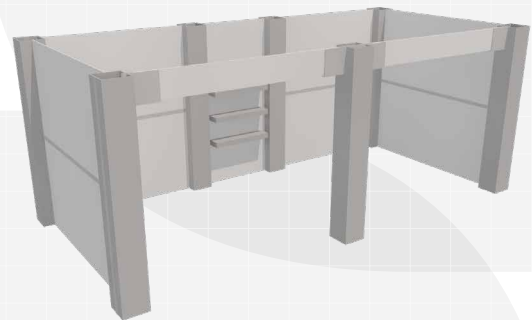

20FT+ TRADE SHOW BOOTH

TS20-001

10' x 20' Booth 001 with back storage  
20' (W) x 8' (D) x 8' (H)

20FT+ TRADE SHOW BOOTH

TS20-002

10' x 20' Booth 002 with back storage  
20' (W) x 9' (D) x 8' (H)

20FT+ TRADE SHOW BOOTH

TS20-003

10' x 20' Booth 003 with columns  
20' (W) x 5' (D) x 8' (H)

20FT+ TRADE SHOW BOOTH

TS20-004

10' x 20' Booth 004 with columns & headers  
20' (W) x 116" (D) x 8' (H)

20FT+ TRADE SHOW BOOTH

TS20-005

10' x 20' Corner Booth 005 with storage, ledge & lights  
20' (W) x 116" (D) x 8' (H)

20FT+ TRADE SHOW BOOTH

TS20-006

10' x 20' Booth 006 with storage, counter & bridge  
20' (W) x 10' (D) x 8' (H)

**20FT+ TRADE SHOW BOOTH**

TS20-007

**20' x 20' Booth with tower, modules and lights**

20' (W) x 20' (D) x 12' (H)