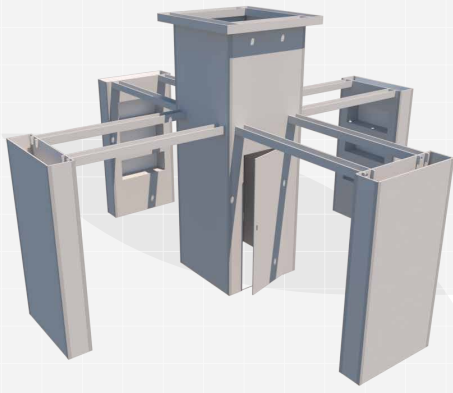

20FT+ TRADE SHOW BOOTH

TS20-001

10' x 20' Booth 001 with back storage  
20' (W) x 8' (D) x 8' (H)

20FT+ TRADE SHOW BOOTH

TS20-002

10' x 20' Booth 002 with back storage  
20' (W) x 9' (D) x 8' (H)

20FT+ TRADE SHOW BOOTH

TS20-003

10' x 20' Booth 003 with columns  
20' (W) x 5' (D) x 8' (H)

20FT+ TRADE SHOW BOOTH

TS20-004

10' x 20' Booth 004 with columns & headers  
20' (W) x 116" (D) x 8' (H)

20FT+ TRADE SHOW BOOTH

TS20-005

10' x 20' Corner Booth 005 with storage, ledge & lights  
20' (W) x 116" (D) x 8' (H)

20FT+ TRADE SHOW BOOTH

TS20-006

10' x 20' Booth 006 with storage, counter & bridge  
20' (W) x 10' (D) x 8' (H)

**20FT+ TRADE SHOW BOOTH**

TS20-007

**20' x 20' Booth with tower, modules and lights**

20' (W) x 20' (D) x 12' (H)