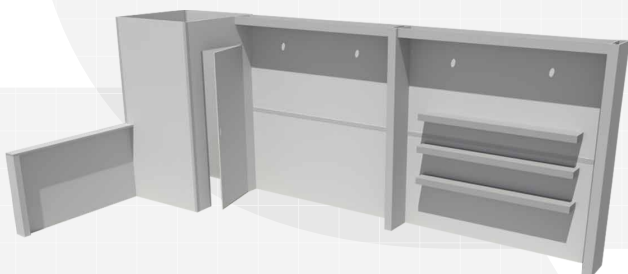

20FT+ TRADE SHOW BOOTH

TS20-001

10' x 20' Booth 001 with back storage  
20' (W) x 8' (D) x 8' (H)

20FT+ TRADE SHOW BOOTH

TS20-002

10' x 20' Booth 002 with back storage  
20' (W) x 9' (D) x 8' (H)

20FT+ TRADE SHOW BOOTH

TS20-003

10' x 20' Booth 003 with columns  
20' (W) x 5' (D) x 8' (H)

20FT+ TRADE SHOW BOOTH

TS20-004

10' x 20' Booth 004 with columns & headers  
20' (W) x 116" (D) x 8' (H)

20FT+ TRADE SHOW BOOTH

TS20-005

10' x 20' Corner Booth 005 with storage, ledge & lights  
20' (W) x 116" (D) x 8' (H)

20FT+ TRADE SHOW BOOTH

TS20-006

10' x 20' Booth 006 with storage, counter & bridge  
20' (W) x 10' (D) x 8' (H)

**20FT+ TRADE SHOW BOOTH**

TS20-007

**20' x 20' Booth with tower, modules and lights**

20' (W) x 20' (D) x 12' (H)