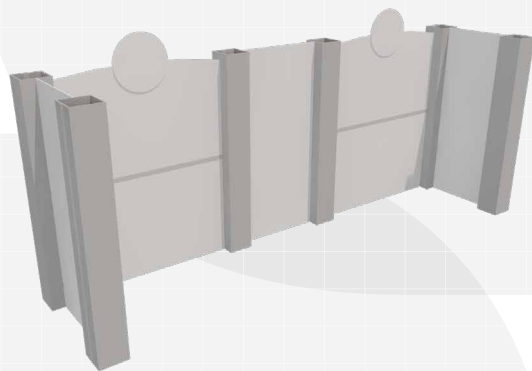

20FT+ TRADE SHOW BOOTH

TS20-001

10' x 20' Booth 001 with back storage  
20' (W) x 8' (D) x 8' (H)

20FT+ TRADE SHOW BOOTH

TS20-002

10' x 20' Booth 002 with back storage  
20' (W) x 9' (D) x 8' (H)

20FT+ TRADE SHOW BOOTH

TS20-003

10' x 20' Booth 003 with columns  
20' (W) x 5' (D) x 8' (H)

20FT+ TRADE SHOW BOOTH

TS20-004

10' x 20' Booth 004 with columns & headers  
20' (W) x 116" (D) x 8' (H)

20FT+ TRADE SHOW BOOTH

TS20-005

10' x 20' Corner Booth 005 with storage, ledge & lights  
20' (W) x 116" (D) x 8' (H)

20FT+ TRADE SHOW BOOTH

TS20-006

10' x 20' Booth 006 with storage, counter & bridge  
20' (W) x 10' (D) x 8' (H)

**20FT+ TRADE SHOW BOOTH**

TS20-007

**20' x 20' Booth with tower, modules and lights**

20' (W) x 20' (D) x 12' (H)