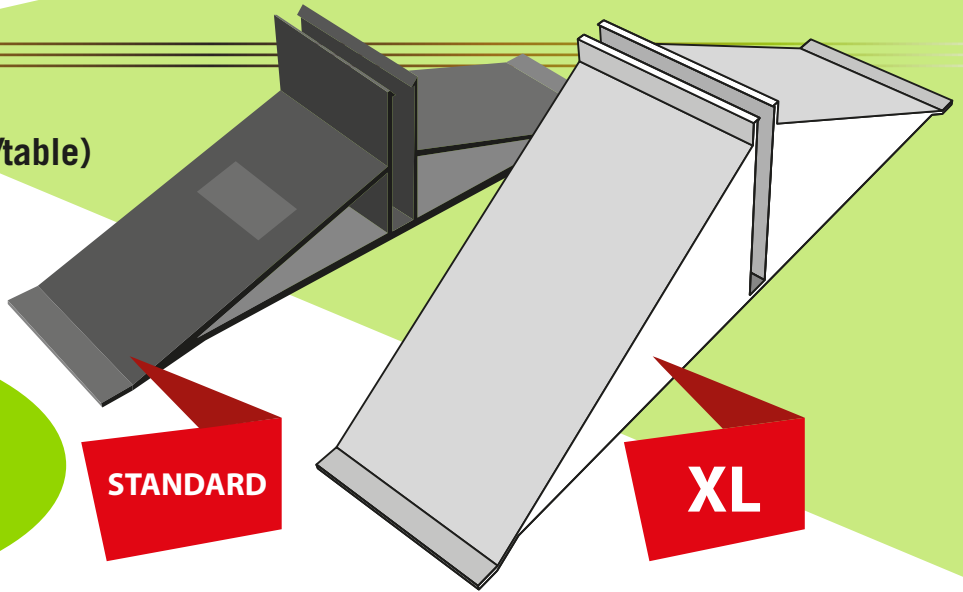

STANDEE BASES

GREAT FOR:

- Free-standing cutout signs (floor/table)
- Meter boards
- Backdrops
- Directional signs
- Temporary partitions and walls

FITS 1/2" (13mm) honeycomb board, foamboard, fluted polypropylene or any other similar rigid substrate

STANDEE BASE STANDARD

- Holds 1/2" rigid boards up to 72" tall
- Size: 3" (width) x 12" (length) x 3.5" (height)
- Packaging: 6 units per box

STANDEE BASE XL

- Holds 1/2" rigid boards up to 96" tall
- Size: 4" (width) x 16" (length) x 5" (height)
- Packaging: 4 units per box

- No assembly required, fast setup!
- Strong construction, lightweight, re-usable
- Keep material raised protecting it from water and dust
- Available in black and white
- Sleek design

Security "LOCK" for a tight hold

Manufactured by:

GREAT FOR:

- TRADE SHOW BOOTHS
- BACKDROPS
- PHOTO BOOTHS
- STORE/OFFICE DECOR
- TV SETS
- POP DISPLAYS
- TOTEMS
- TEMPORARY PARTITIONS & WALLS
- FREE STANDING SIGNS
- AND MUCH MORE

GOOD FOR 1/2" & 3/8" RIGIDS BOARDS