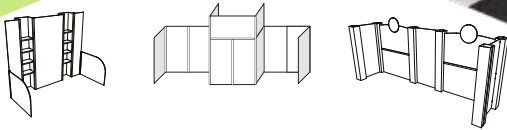

STANDEE BASE STANDARD

- Holds 1/2" rigid boards up to 72" tall
- Size: 3" (width) x 12" (length) x 3.5" (height)
- Packaging: 6 units per box

STANDEE BASE XL

- Holds 1/2" rigid boards up to 96" tall
- Size: 4" (width) x 16" (length) x 5" (height)
- Packaging: 4 units per box

Manufactured by:

GREAT FOR:

- TRADE SHOW BOOTHS
- BACKDROPS
- PHOTO BOOTHS
- STORE/OFFICE DECOR
- TV SETS
- POP DISPLAYS
- TOTEMS
- TEMPORARY PARTITIONS & WALLS
- FREE STANDING SIGNS
- AND MUCH MORE

GOOD FOR 1/2" & 3/8" RIGIDS BOARDS

**Complete line of connectors, hardware and finishing accessories for rigid boards:
 FALCONBOARD® • XANITA® • POLAR™ • FOME-COR® • ULTRABOARD™**

U Shape flexible trim
 Available in 3/8" & 1/2" x 328' (100m)
 White or Black

U Shape rigid channel
 Available in 3/8" & 1/2" x 8'
 Box of 30 units
 White or Black

T Shape profile connector
 Available in 1/2" x 8'
 Box of 12 units
 White

X Shape profile connector
 Available in 1/2" x 8'
 Box of 9 units
 White