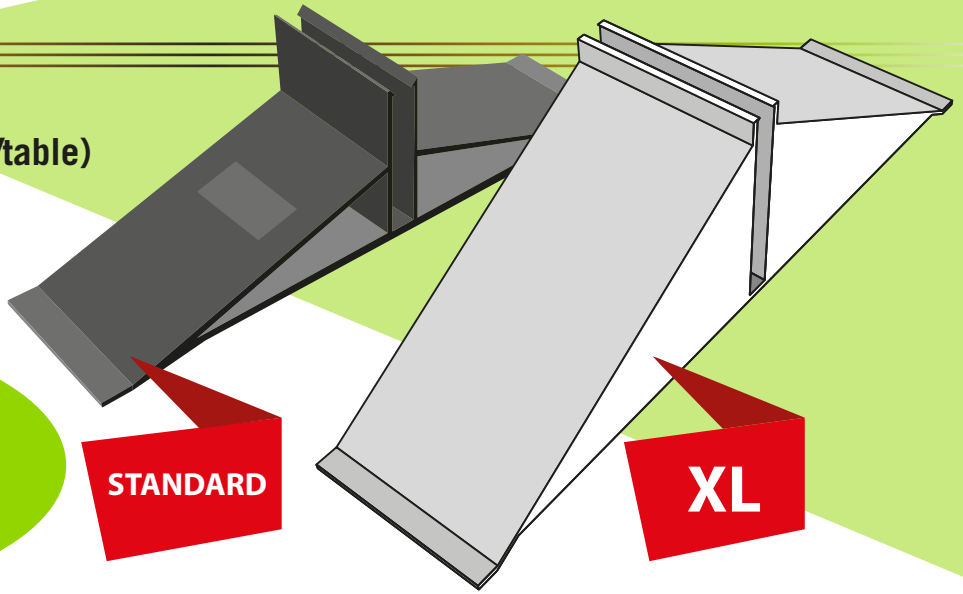

STANDEE BASES

GREAT FOR:

- Free-standing cutout signs (floor/table)
- Meter boards
- Backdrops
- Directional signs
- Temporary partitions and walls

FITS 1/2" (13mm) honeycomb board, foamboard, fluted polypropylene or any other similar rigid substrate

STANDARD

XL

STANDEE BASE STANDARD

- Holds 1/2" rigid boards up to 72" tall
- Size: 3" (width) x 12" (length) x 3.5" (height)
- Packaging: 6 units per box

STANDEE BASE XL

- Holds 1/2" rigid boards up to 96" tall
- Size: 4" (width) x 16" (length) x 5" (height)
- Packaging: 4 units per box

- No assembly required, fast setup!
- Strong construction, lightweight, re-usable
- Keep material raised protecting it from water and dust
- Available in black and white
- Sleek design

Security "LOCK" for a tight hold

Manufactured by:

DGS
BOARDersTM
 RIGID BOARD FINISHING SYSTEM

**PATENT
 PENDING**

GREAT FOR:

- TRADE SHOW BOOTHS
- BACKDROPS
- PHOTO BOOTHS
- STORE/OFFICE DECOR
- TV SETS
- POP DISPLAYS
- TOTEMS
- TEMPORARY PARTITIONS & WALLS
- FREE STANDING SIGNS
- AND MUCH MORE